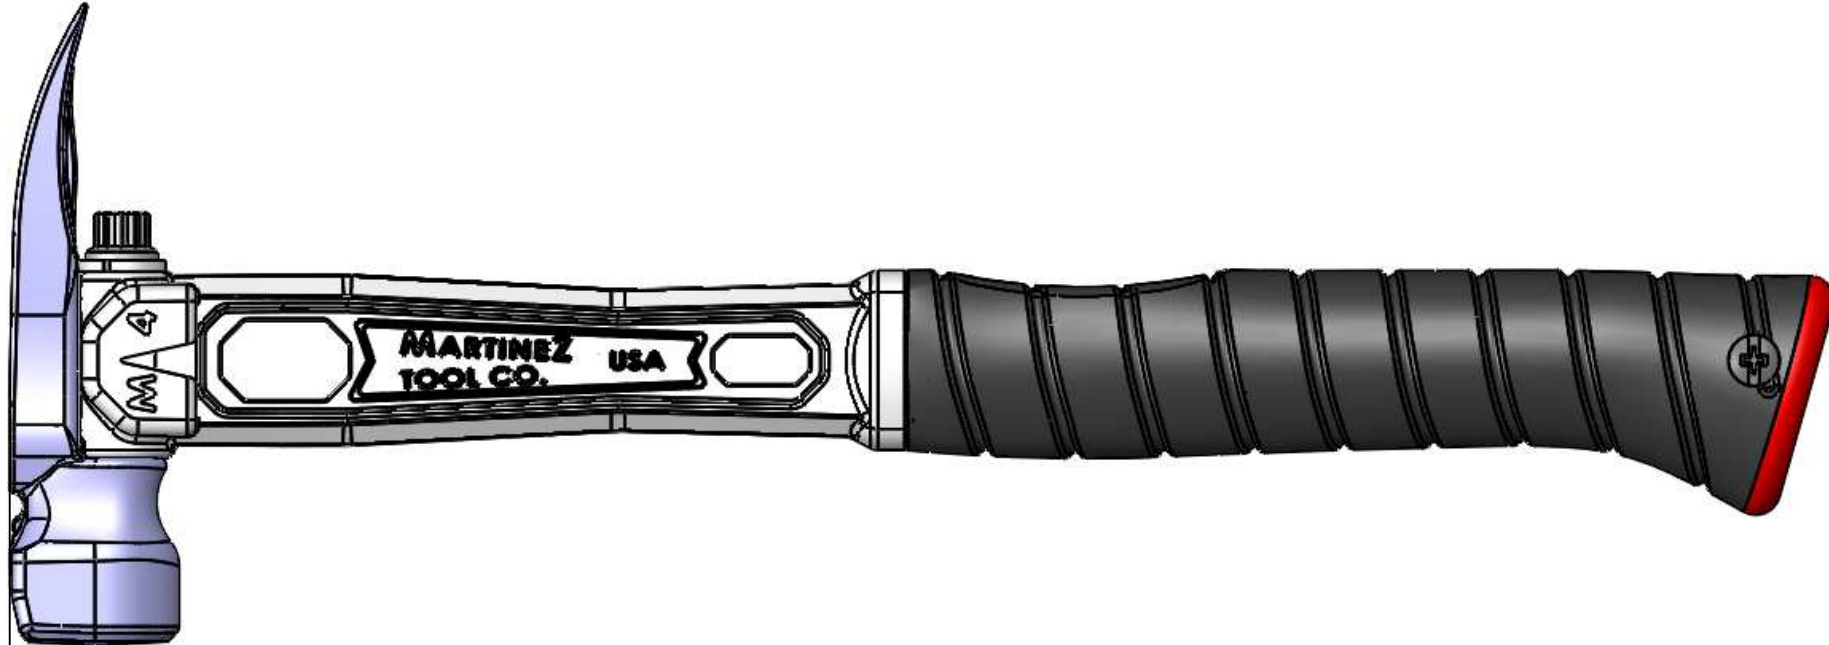

MARTINEZ Tool Co.

[364mm]
14 ⁵/₁₆"

**M4 FINISH HEAD 12 OZ.
SMOOTH & DIMPLE FACE**

**M4 FINISH HEAD INSTALLED ON M4 FINISH HANDLE
WITH STRAIGHT GRIP
TOTAL WEIGHT: 1 LB 11 1/2 OZ (780 GRAMS)
SKU 4130 M4D-M4-S
SKU 4131 M4S-M4-S**

MARTINEZ Tool Co.

[362mm]
14 ¹/₄"

**M4 FINISH HEAD 12 OZ.
SMOOTH & DIMPLE FACE**

**M4 FINISH HEAD INSTALLED ON M4 FINISH HANDLE
WITH CURVED GRIP
TOTAL WEIGHT: 1 LB 11 1/2 OZ (780 GRAMS)
SKU 4120 M4D-M4-C
SKU 4121 M4S-M4-C**