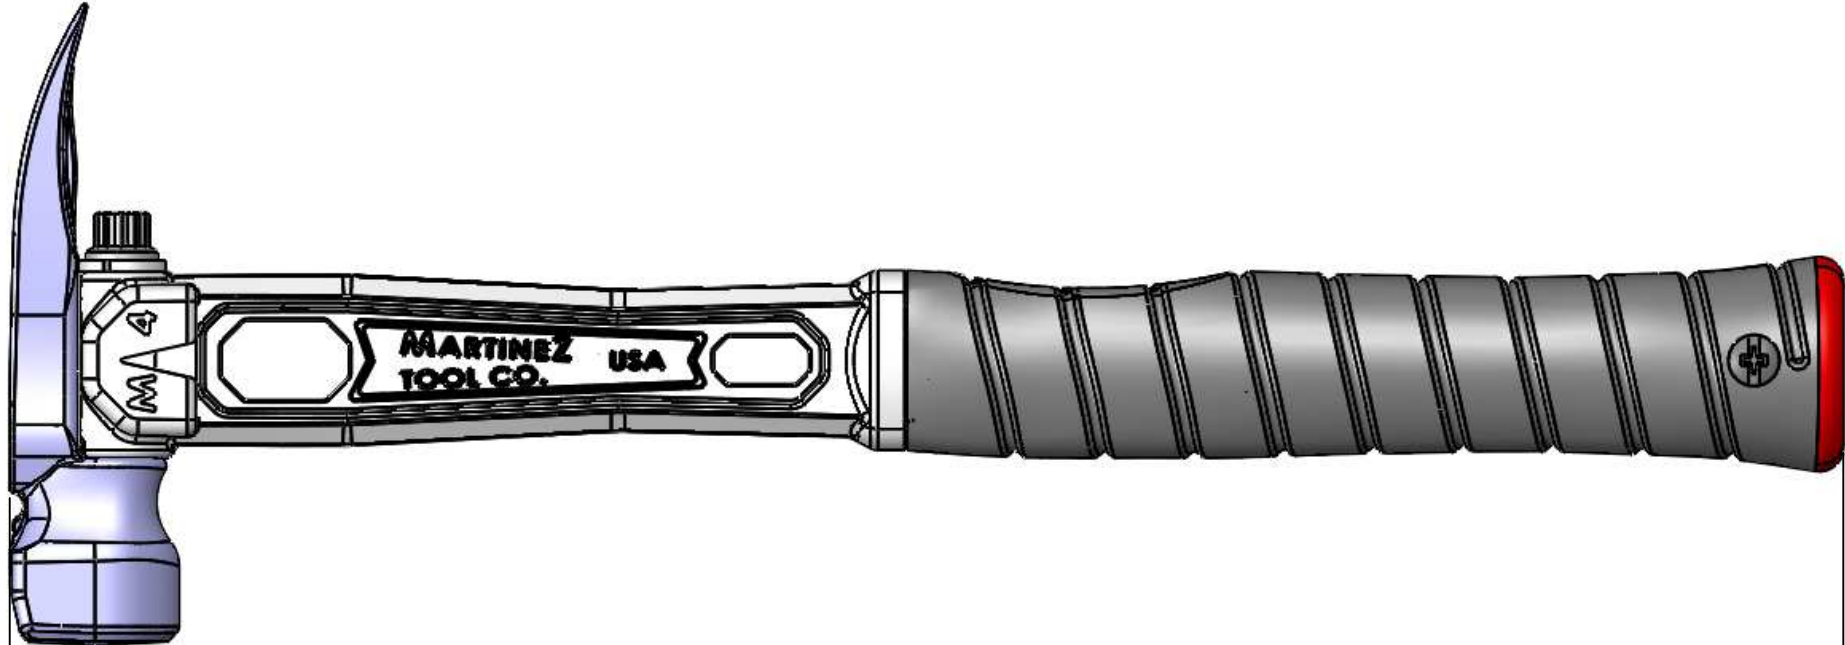

MARTINEZ Tool Co.

[364mm]
14 ⁵/₁₆"

**M4 FINISH HEAD 12 OZ.
SMOOTH & DIMPLE FACE**

**M4 FINISH HEAD INSTALLED ON M4 FINISH HANDLE
WITH STRAIGHT GRIP
TOTAL WEIGHT: 1 LB 11 1/2 OZ (780 GRAMS)
SKU 4130 M4D-M4-S
SKU 4131 M4S-M4-S**

MARTINEZ Tool Co.

[362mm]
14 ¹/₄"

**M4 FINISH HEAD 12 OZ.
SMOOTH & DIMPLE FACE**

**M4 FINISH HEAD INSTALLED ON M4 FINISH HANDLE
WITH CURVED GRIP
TOTAL WEIGHT: 1 LB 11 1/2 OZ (780 GRAMS)
SKU 4120 M4D-M4-C
SKU 4121 M4S-M4-C**