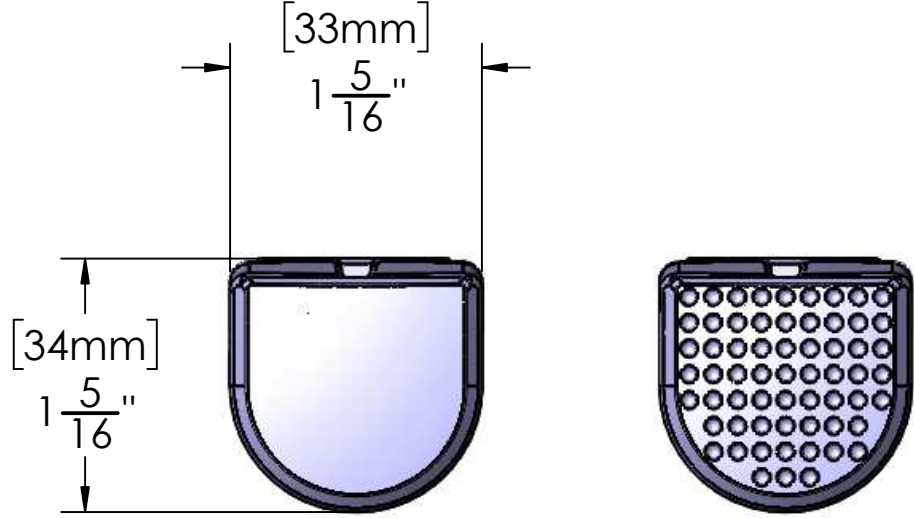

MARTINEZ Tool Co.

[364mm]
14 ⁵/₁₆"

**M4 FINISH HEAD 12 OZ.
SMOOTH & DIMPLE FACE**

**M4 FINISH HEAD INSTALLED ON M4 FINISH HANDLE
WITH STRAIGHT GRIP
TOTAL WEIGHT: 1 LB 11 1/2 OZ (780 GRAMS)
SKU 4130 M4D-M4-S
SKU 4131 M4S-M4-S**

MARTINEZ Tool Co.

[362mm]
14 ¹/₄"

**M4 FINISH HEAD 12 OZ.
SMOOTH & DIMPLE FACE**

**M4 FINISH HEAD INSTALLED ON M4 FINISH HANDLE
WITH CURVED GRIP
TOTAL WEIGHT: 1 LB 11 1/2 OZ (780 GRAMS)
SKU 4120 M4D-M4-C
SKU 4121 M4S-M4-C**