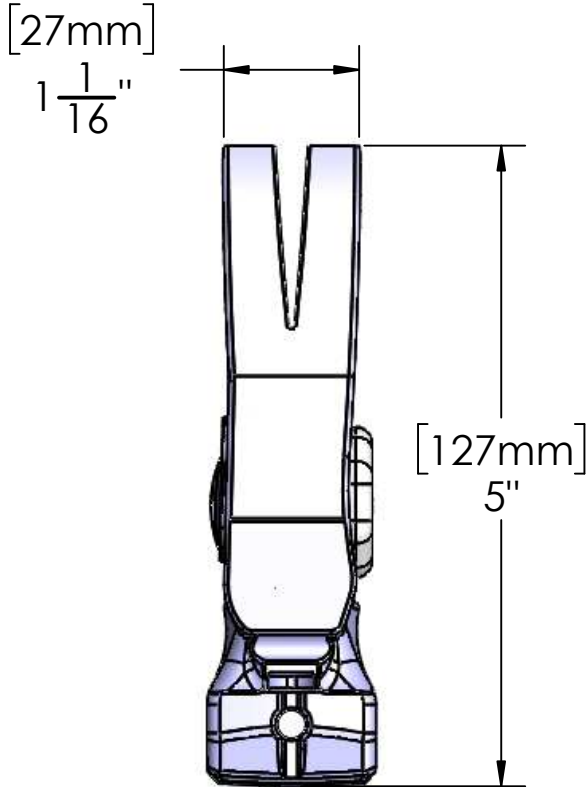

MARTINEZ Tool Co.

[364mm]
14 ⁵/₁₆"

**M4 FINISH HEAD 12 OZ.
SMOOTH & DIMPLE FACE**

**M4 FINISH HEAD INSTALLED ON M4 FINISH HANDLE
WITH STRAIGHT GRIP
TOTAL WEIGHT: 1 LB 11 1/2 OZ (780 GRAMS)
SKU 4130 M4D-M4-S
SKU 4131 M4S-M4-S**

MARTINEZ Tool Co.

[362mm]
14 ¹/₄"

**M4 FINISH HEAD 12 OZ.
SMOOTH & DIMPLE FACE**

**M4 FINISH HEAD INSTALLED ON M4 FINISH HANDLE
WITH CURVED GRIP
TOTAL WEIGHT: 1 LB 11 1/2 OZ (780 GRAMS)
SKU 4120 M4D-M4-C
SKU 4121 M4S-M4-C**