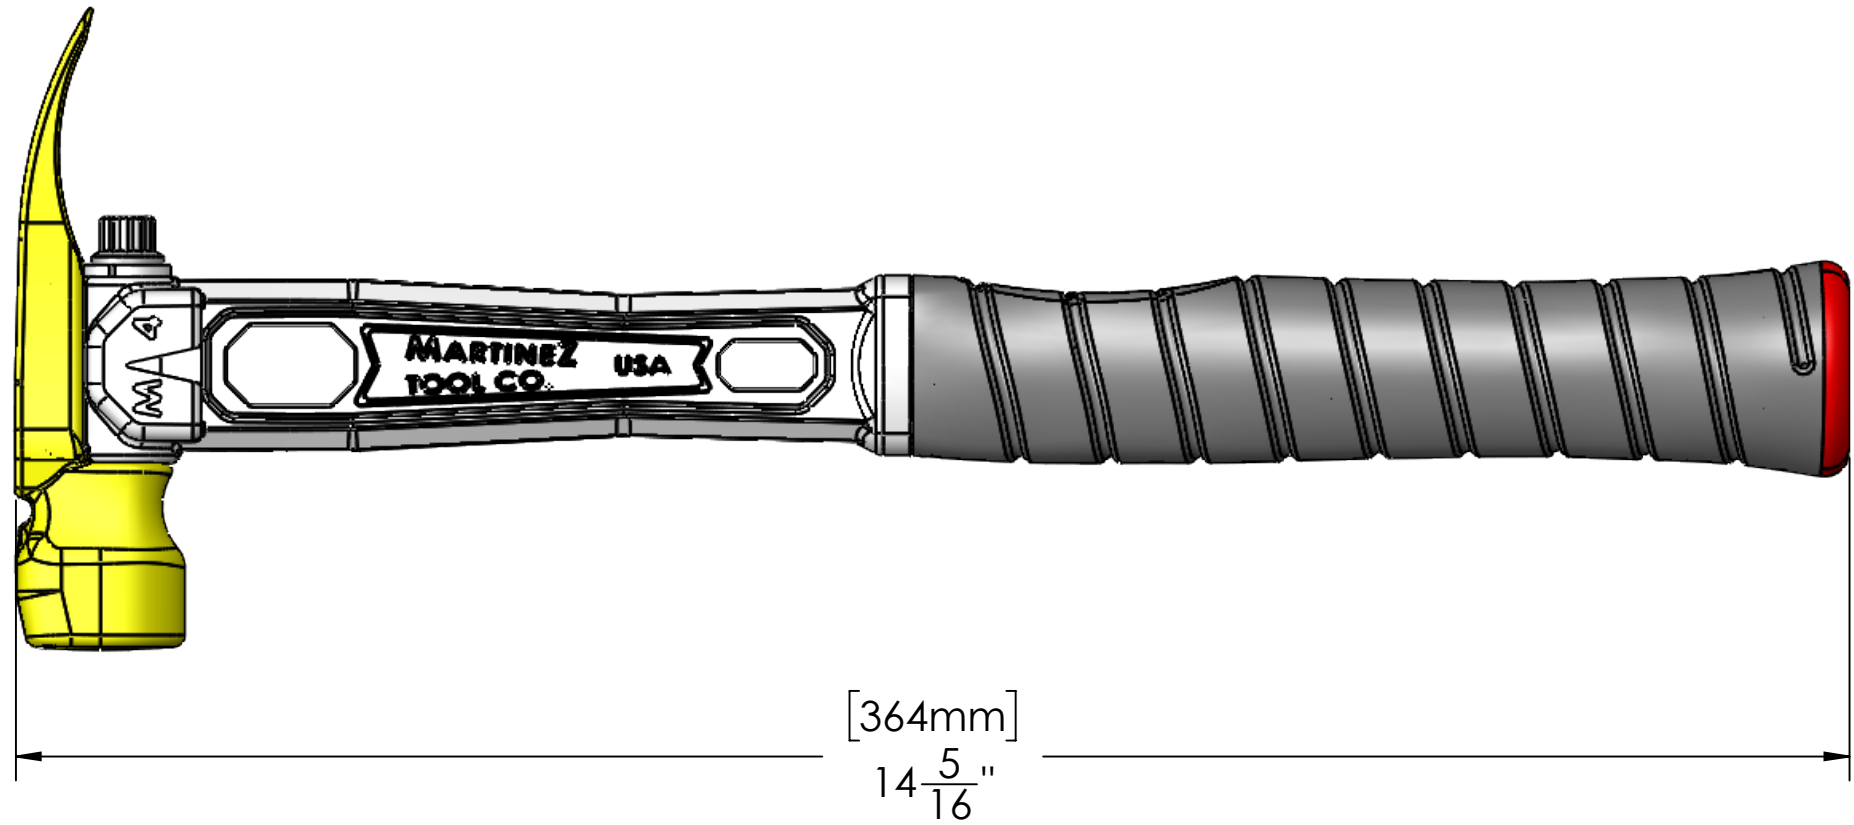

MARTINEZ Tool Co.

**M4w WIDE CLAW FINISH
HEAD 12 OZ.
SMOOTH FACE**

**M4w WIDE CLAW FINISH HEAD
INSTALLED ON M4 FINISH HANDLE
WITH STRAIGHT GRIP
TOTAL WEIGHT: 1 LB 11 1/2 OZ (780 GRAMS)
SKU 4135 M4wS-M4-S**

MARTINEZ Tool Co.

**M4w WIDE CLAW FINISH
HEAD 12 OZ.
SMOOTH FACE**

**M4w WIDE CLAW FINISH HEAD
INSTALLED ON M4 FINISH HANDLE
WITH CURVED GRIP
TOTAL WEIGHT: 1 LB 11 1/2 OZ (780 GRAMS)
SKU 4125 M4wS-M4-C**