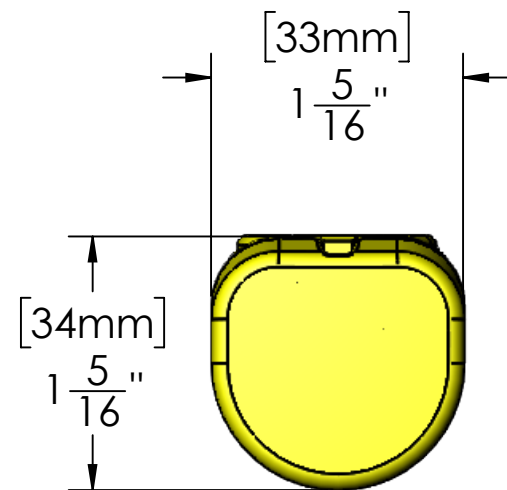

MARTINEZ Tool Co.

**M4w WIDE CLAW FINISH
HEAD 12 OZ.
SMOOTH FACE**

**M4w WIDE CLAW FINISH HEAD
INSTALLED ON M4 FINISH HANDLE
WITH STRAIGHT GRIP
TOTAL WEIGHT: 1 LB 11 1/2 OZ (780 GRAMS)
SKU 4135 M4wS-M4-S**

MARTINEZ Tool Co.

**M4w WIDE CLAW FINISH
HEAD 12 OZ.
SMOOTH FACE**

**M4w WIDE CLAW FINISH HEAD
INSTALLED ON M4 FINISH HANDLE
WITH CURVED GRIP
TOTAL WEIGHT: 1 LB 11 1/2 OZ (780 GRAMS)
SKU 4125 M4wS-M4-C**