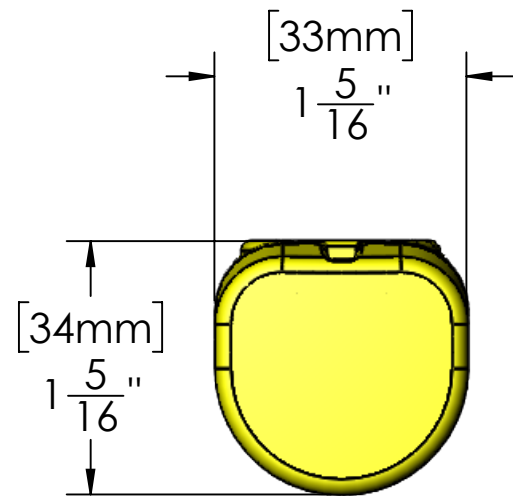

MARTINEZ Tool Co.

**M4w WIDE CLAW FINISH
HEAD 12 OZ.
SMOOTH FACE**

**M4w WIDE CLAW FINISH HEAD
INSTALLED ON M4 FINISH HANDLE
WITH STRAIGHT GRIP
TOTAL WEIGHT: 1 LB 11 1/2 OZ (780 GRAMS)
SKU 4135 M4wS-M4-S**

MARTINEZ Tool Co.

**M4w WIDE CLAW FINISH
HEAD 12 OZ.
SMOOTH FACE**

**M4w WIDE CLAW FINISH HEAD
INSTALLED ON M4 FINISH HANDLE
WITH CURVED GRIP
TOTAL WEIGHT: 1 LB 11 1/2 OZ (780 GRAMS)
SKU 4125 M4wS-M4-C**