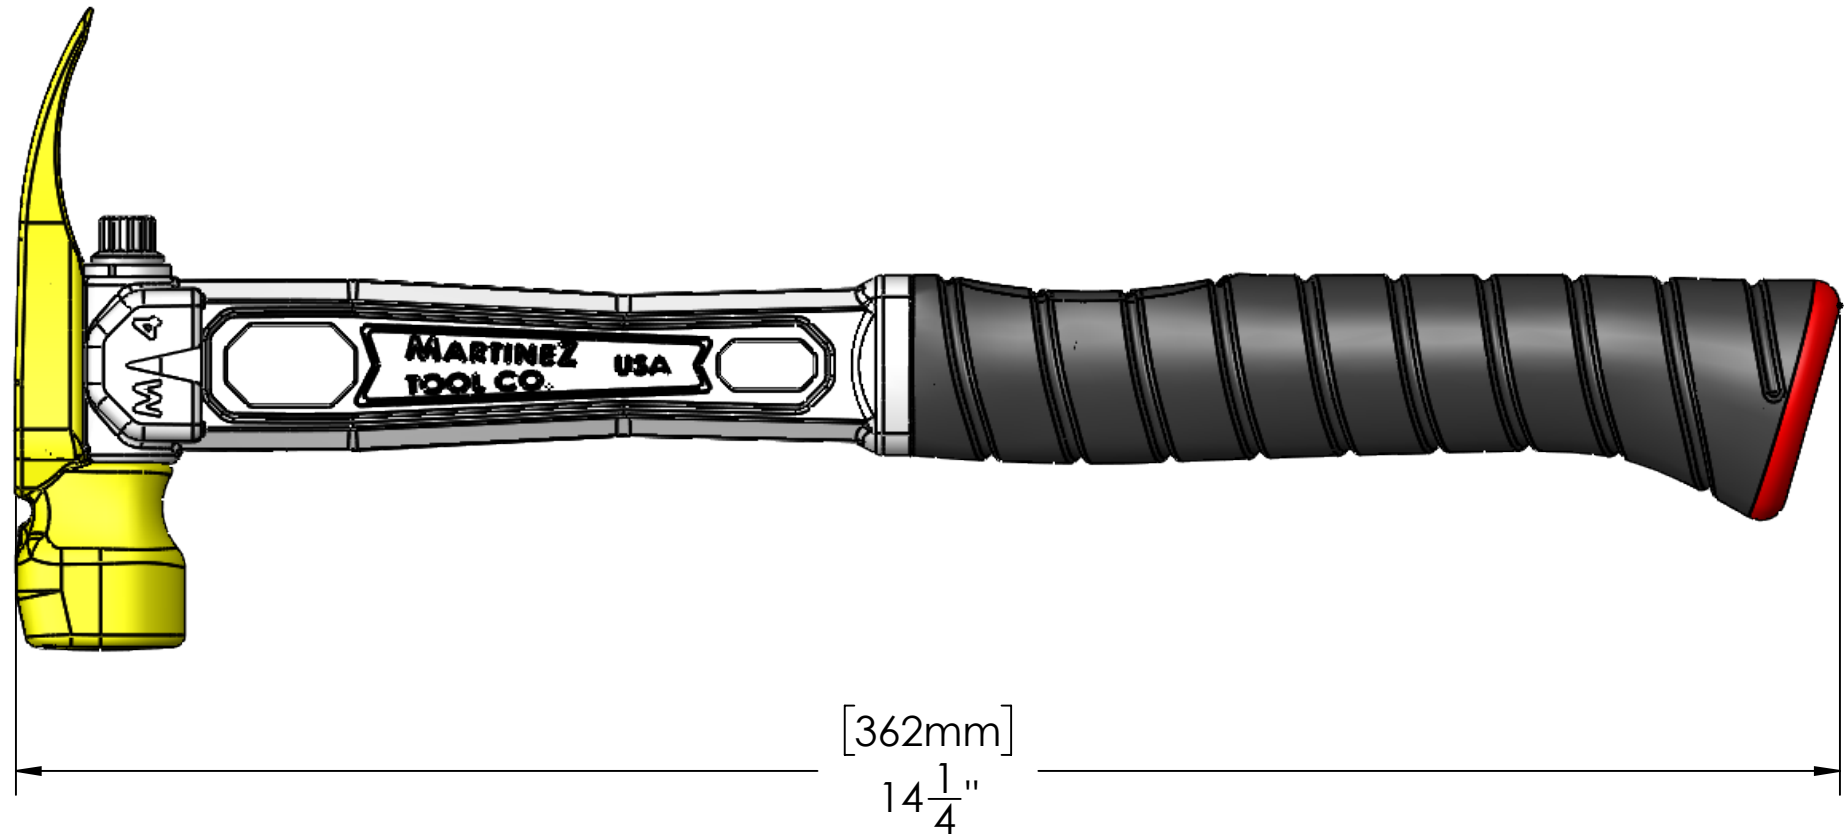

MARTINEZ Tool Co.

**M4w WIDE CLAW FINISH
HEAD 12 OZ.
SMOOTH FACE**

**M4w WIDE CLAW FINISH HEAD
INSTALLED ON M4 FINISH HANDLE
WITH STRAIGHT GRIP
TOTAL WEIGHT: 1 LB 11 1/2 OZ (780 GRAMS)
SKU 4135 M4wS-M4-S**

MARTINEZ Tool Co.

**M4w WIDE CLAW FINISH
HEAD 12 OZ.
SMOOTH FACE**

**M4w WIDE CLAW FINISH HEAD
INSTALLED ON M4 FINISH HANDLE
WITH CURVED GRIP
TOTAL WEIGHT: 1 LB 11 1/2 OZ (780 GRAMS)
SKU 4125 M4wS-M4-C**