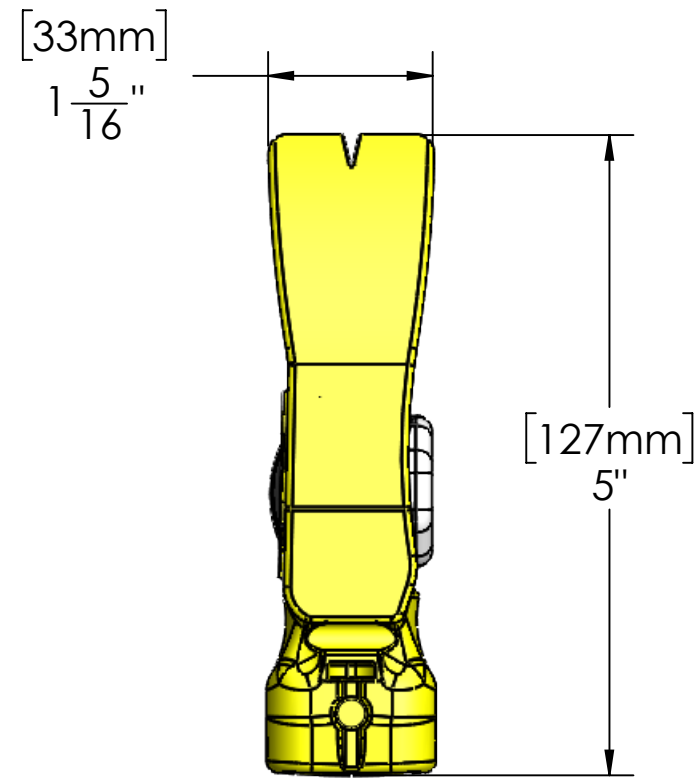

MARTINEZ Tool Co.

**M4w WIDE CLAW FINISH
HEAD 12 OZ.
SMOOTH FACE**

**M4w WIDE CLAW FINISH HEAD
INSTALLED ON M4 FINISH HANDLE
WITH STRAIGHT GRIP
TOTAL WEIGHT: 1 LB 11 1/2 OZ (780 GRAMS)
SKU 4135 M4wS-M4-S**

MARTINEZ Tool Co.

**M4w WIDE CLAW FINISH
HEAD 12 OZ.
SMOOTH FACE**

**M4w WIDE CLAW FINISH HEAD
INSTALLED ON M4 FINISH HANDLE
WITH CURVED GRIP
TOTAL WEIGHT: 1 LB 11 1/2 OZ (780 GRAMS)
SKU 4125 M4wS-M4-C**