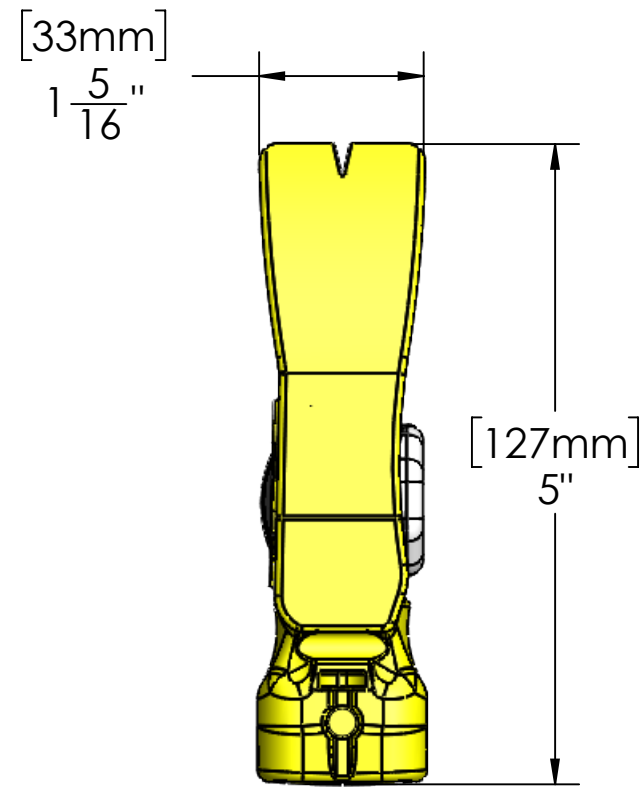

MARTINEZ Tool Co.

**M4w WIDE CLAW FINISH
HEAD 12 OZ.
SMOOTH FACE**

**M4w WIDE CLAW FINISH HEAD
INSTALLED ON M4 FINISH HANDLE
WITH STRAIGHT GRIP
TOTAL WEIGHT: 1 LB 11 1/2 OZ (780 GRAMS)
SKU 4135 M4wS-M4-S**

MARTINEZ Tool Co.

**M4w WIDE CLAW FINISH
HEAD 12 OZ.
SMOOTH FACE**

**M4w WIDE CLAW FINISH HEAD
INSTALLED ON M4 FINISH HANDLE
WITH CURVED GRIP
TOTAL WEIGHT: 1 LB 11 1/2 OZ (780 GRAMS)
SKU 4125 M4wS-M4-C**