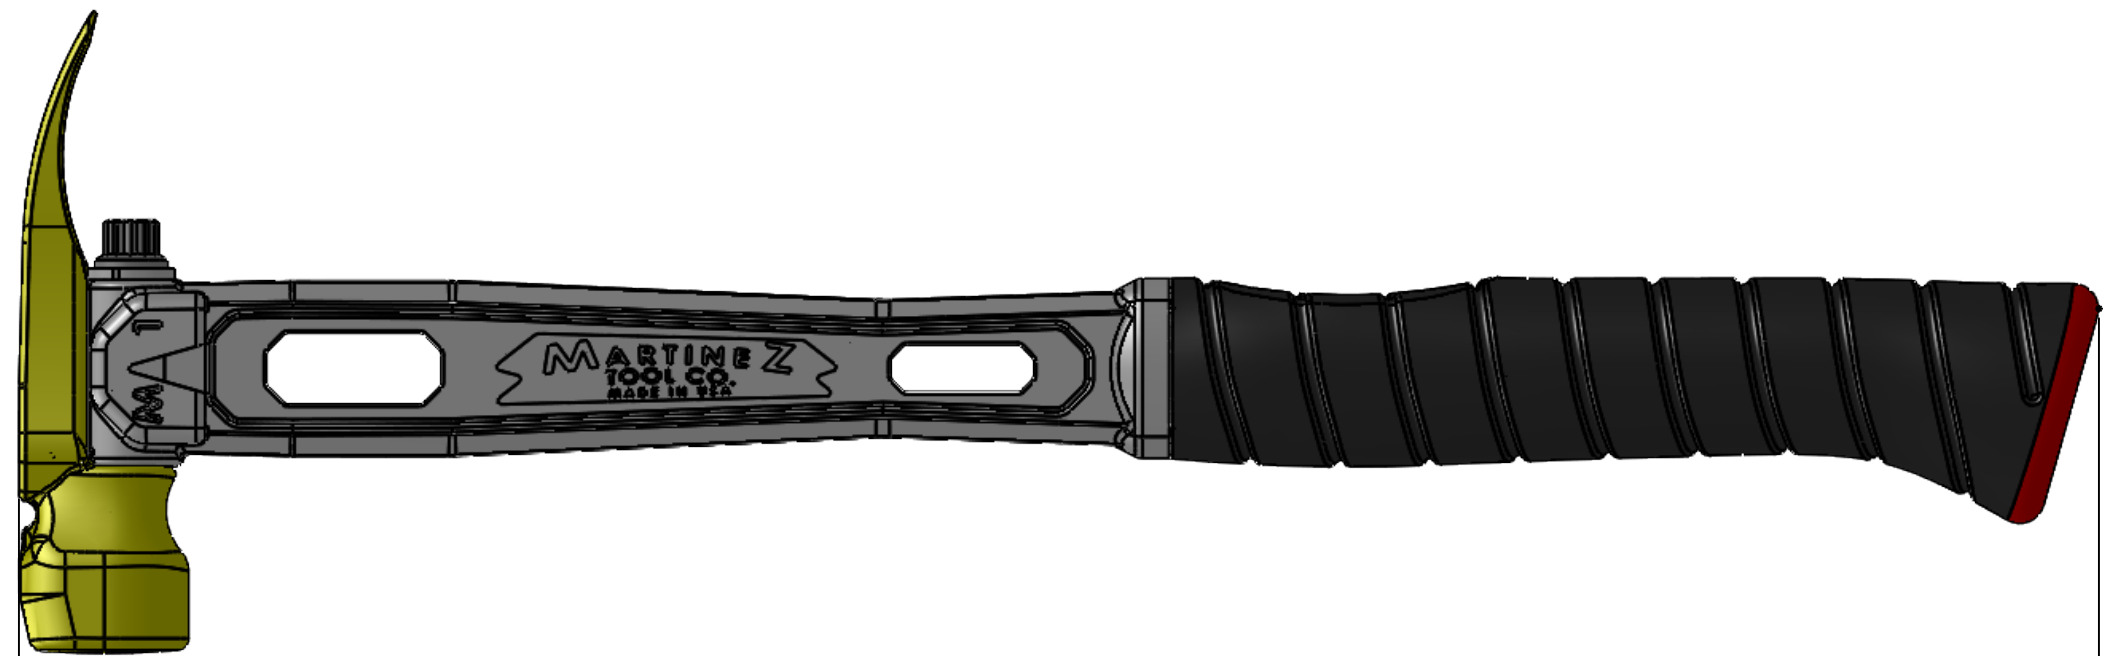

# MARTINEZ Tool Co.

**M4w WIDE CLAW FINISH  
HEAD 12 OZ.  
SMOOTH FACE**

**M4w WIDE CLAW FINISH HEAD  
INSTALLED ON M4 FINISH HANDLE  
WITH STRAIGHT GRIP  
TOTAL WEIGHT: 1 LB 12 1/2 OZ (808 GRAMS)  
SKU 4115 M4wS-M1-S**

# MARTINEZ Tool Co.

[413mm]  
16 1/4"

**M4w WIDE CLAW FINISH  
HEAD 12 OZ.  
SMOOTH FACE**

**M4w WIDE CLAW FINISH HEAD  
INSTALLED ON M4 FINISH HANDLE  
WITH CURVED GRIP  
TOTAL WEIGHT: 1 LB 12 1/2 OZ (808 GRAMS)  
SKU 4105 M4wS-M1-C**