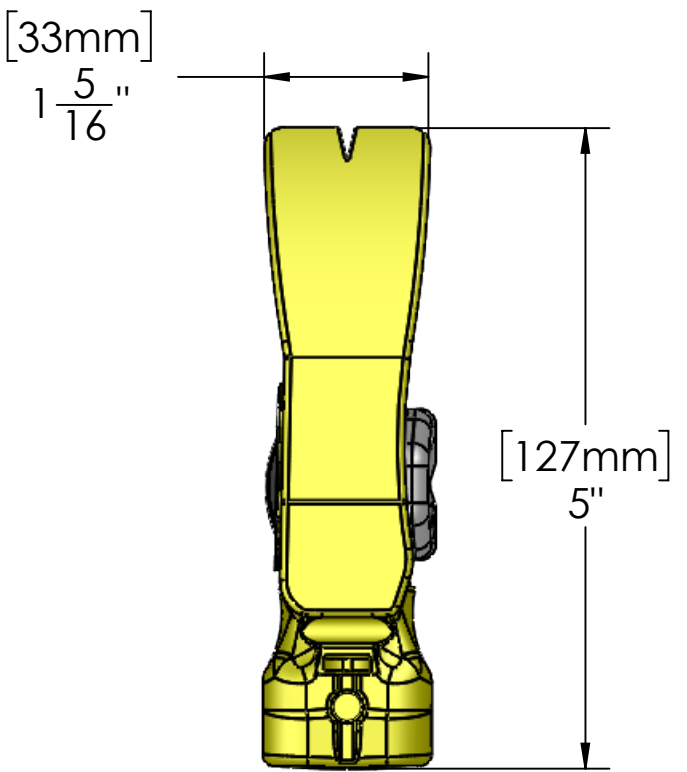

# MARTINEZ Tool Co.

**M4w WIDE CLAW FINISH  
HEAD 12 OZ.  
SMOOTH FACE**

**M4w WIDE CLAW FINISH HEAD  
INSTALLED ON M4 FINISH HANDLE  
WITH STRAIGHT GRIP  
TOTAL WEIGHT: 1 LB 12 1/2 OZ (808 GRAMS)  
SKU 4115 M4wS-M1-S**

# MARTINEZ Tool Co.

[413mm]  
16 1/4"

**M4w WIDE CLAW FINISH  
HEAD 12 OZ.  
SMOOTH FACE**

**M4w WIDE CLAW FINISH HEAD  
INSTALLED ON M4 FINISH HANDLE  
WITH CURVED GRIP  
TOTAL WEIGHT: 1 LB 12 1/2 OZ (808 GRAMS)  
SKU 4105 M4wS-M1-C**