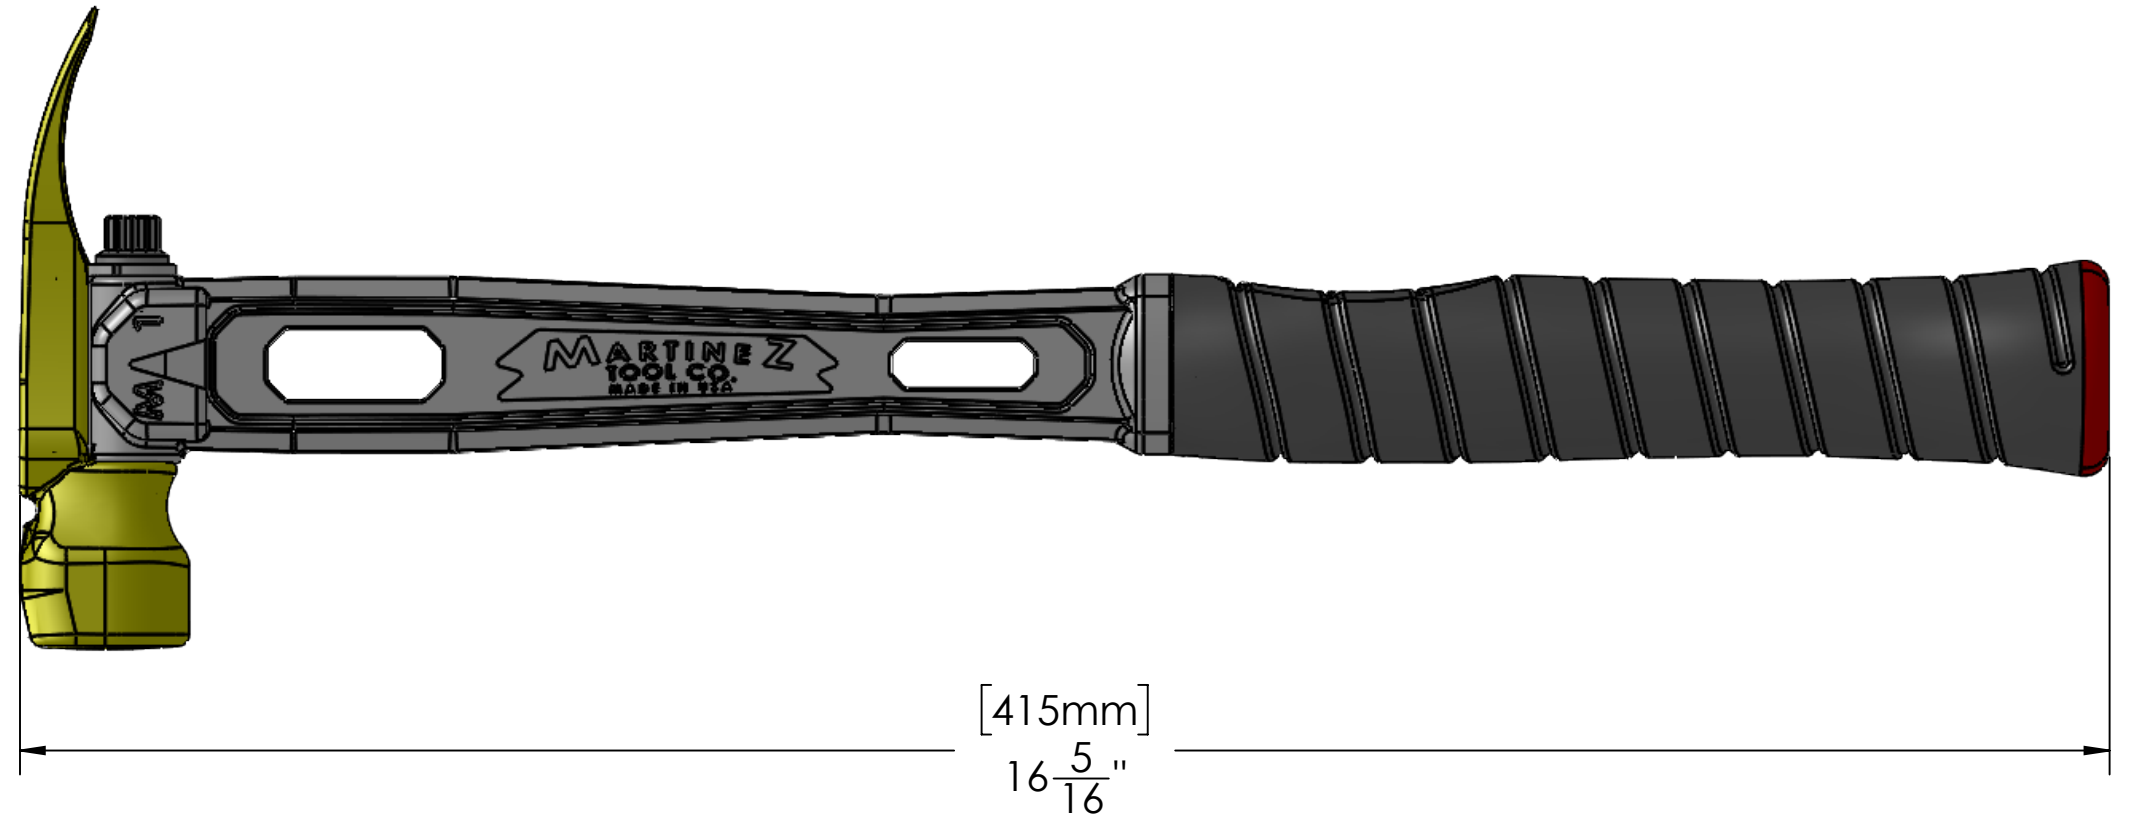

# MARTINEZ Tool Co.

**M4w WIDE CLAW FINISH  
HEAD 12 OZ.  
SMOOTH FACE**

**M4w WIDE CLAW FINISH HEAD  
INSTALLED ON M4 FINISH HANDLE  
WITH STRAIGHT GRIP  
TOTAL WEIGHT: 1 LB 12 1/2 OZ (808 GRAMS)  
SKU 4115 M4wS-M1-S**

# MARTINEZ Tool Co.

[413mm]  
16 1/4"

**M4w WIDE CLAW FINISH  
HEAD 12 OZ.  
SMOOTH FACE**

**M4w WIDE CLAW FINISH HEAD  
INSTALLED ON M4 FINISH HANDLE  
WITH CURVED GRIP  
TOTAL WEIGHT: 1 LB 12 1/2 OZ (808 GRAMS)  
SKU 4105 M4wS-M1-C**