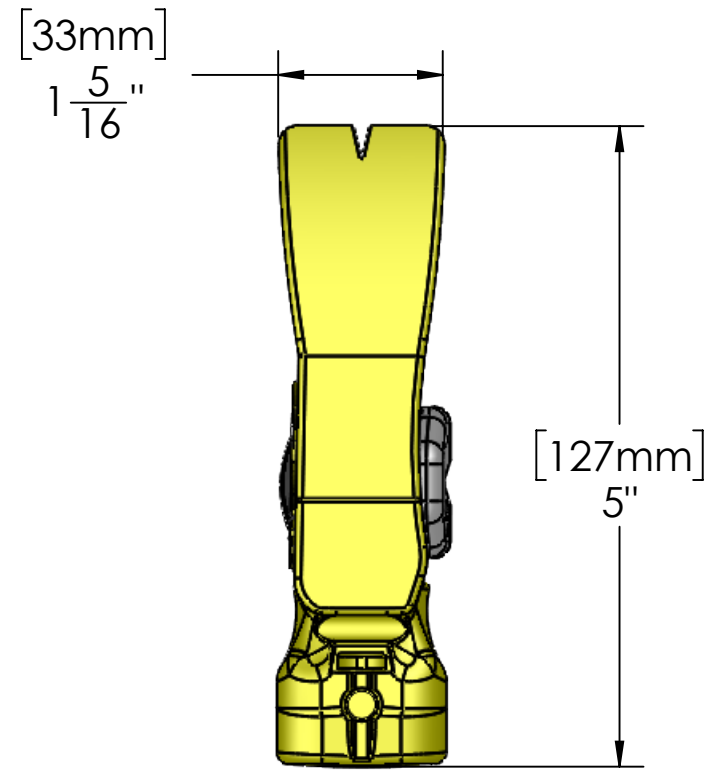

# MARTINEZ Tool Co.

**M4w WIDE CLAW FINISH  
HEAD 12 OZ.  
SMOOTH FACE**

**M4w WIDE CLAW FINISH HEAD  
INSTALLED ON M4 FINISH HANDLE  
WITH STRAIGHT GRIP  
TOTAL WEIGHT: 1 LB 12 1/2 OZ (808 GRAMS)  
SKU 4115 M4wS-M1-S**

# MARTINEZ Tool Co.

[413mm]  
16 1/4"

**M4w WIDE CLAW FINISH  
HEAD 12 OZ.  
SMOOTH FACE**

**M4w WIDE CLAW FINISH HEAD  
INSTALLED ON M4 FINISH HANDLE  
WITH CURVED GRIP  
TOTAL WEIGHT: 1 LB 12 1/2 OZ (808 GRAMS)  
SKU 4105 M4wS-M1-C**