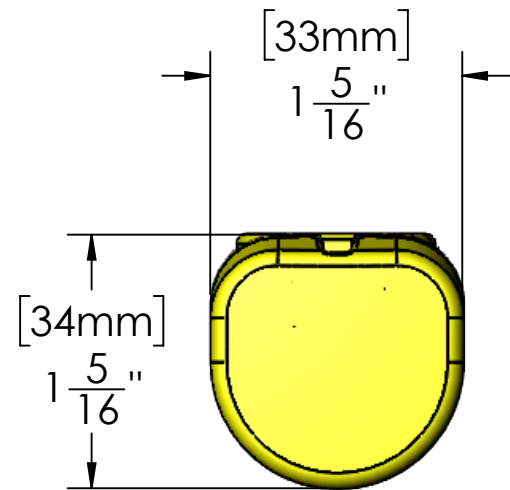

# MARTINEZ Tool Co.

**M4w WIDE CLAW FINISH  
HEAD 12 OZ.  
SMOOTH FACE**

**M4w WIDE CLAW FINISH HEAD  
INSTALLED ON M4 FINISH HANDLE  
WITH STRAIGHT GRIP  
TOTAL WEIGHT: 1 LB 12 1/2 OZ (808 GRAMS)  
SKU 4115 M4wS-M1-S**

# MARTINEZ Tool Co.

[413mm]  
16 1/4"

**M4w WIDE CLAW FINISH  
HEAD 12 OZ.  
SMOOTH FACE**

**M4w WIDE CLAW FINISH HEAD  
INSTALLED ON M4 FINISH HANDLE  
WITH CURVED GRIP  
TOTAL WEIGHT: 1 LB 12 1/2 OZ (808 GRAMS)  
SKU 4105 M4wS-M1-C**