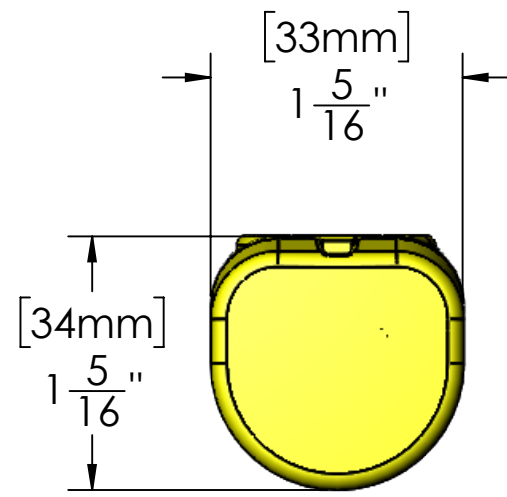

# MARTINEZ Tool Co.

**M4w WIDE CLAW FINISH  
HEAD 12 OZ.  
SMOOTH FACE**

**M4w WIDE CLAW FINISH HEAD  
INSTALLED ON M4 FINISH HANDLE  
WITH STRAIGHT GRIP  
TOTAL WEIGHT: 1 LB 12 1/2 OZ (808 GRAMS)  
SKU 4115 M4wS-M1-S**

# MARTINEZ Tool Co.

[413mm]  
16 1/4"

**M4w WIDE CLAW FINISH  
HEAD 12 OZ.  
SMOOTH FACE**

**M4w WIDE CLAW FINISH HEAD  
INSTALLED ON M4 FINISH HANDLE  
WITH CURVED GRIP  
TOTAL WEIGHT: 1 LB 12 1/2 OZ (808 GRAMS)  
SKU 4105 M4wS-M1-C**