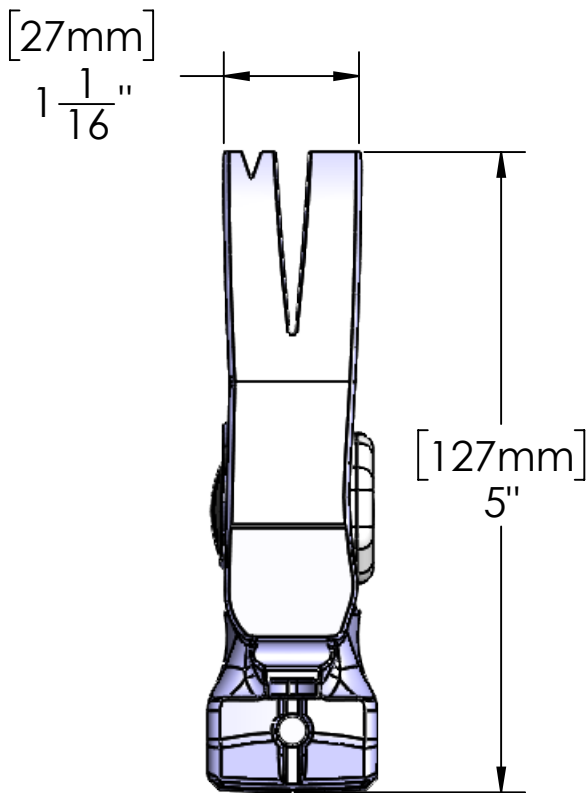

MARTINEZ Tool Co.

[364mm]
14 ⁵/₁₆"

**M4 FINISH HEAD 12 OZ.
SMOOTH & DIMPLE FACE**

**M4 FINISH HEAD INSTALLED ON M4 FINISH HANDLE
WITH STRAIGHT GRIP
TOTAL WEIGHT: 1 LB 11 1/2 OZ (780 GRAMS)
SKU 4130 M4D-M4-S
SKU 4131 M4S-M4-S**

MARTINEZ Tool Co.

[362mm]
14 ¹/₄"

**M4 FINISH HEAD 12 OZ.
SMOOTH & DIMPLE FACE**

**M4 FINISH HEAD INSTALLED ON M4 FINISH HANDLE
WITH CURVED GRIP
TOTAL WEIGHT: 1 LB 11 1/2 OZ (780 GRAMS)
SKU 4120 M4D-M4-C
SKU 4121 M4S-M4-C**