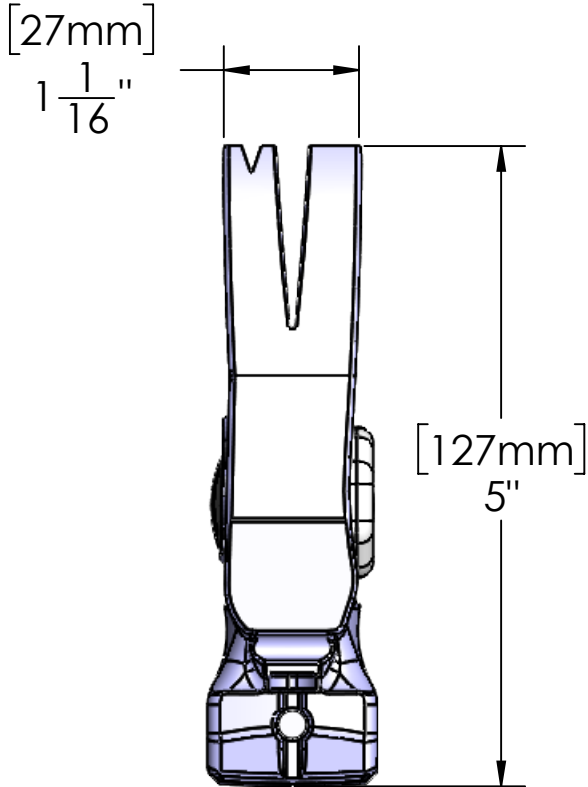

MARTINEZ Tool Co.

[364mm]
14 ⁵/₁₆"

**M4 FINISH HEAD 12 OZ.
SMOOTH & DIMPLE FACE**

**M4 FINISH HEAD INSTALLED ON M4 FINISH HANDLE
WITH STRAIGHT GRIP
TOTAL WEIGHT: 1 LB 11 1/2 OZ (780 GRAMS)
SKU 4130 M4D-M4-S
SKU 4131 M4S-M4-S**

MARTINEZ Tool Co.

[362mm]
14 ¹/₄"

**M4 FINISH HEAD 12 OZ.
SMOOTH & DIMPLE FACE**

**M4 FINISH HEAD INSTALLED ON M4 FINISH HANDLE
WITH CURVED GRIP
TOTAL WEIGHT: 1 LB 11 1/2 OZ (780 GRAMS)
SKU 4120 M4D-M4-C
SKU 4121 M4S-M4-C**