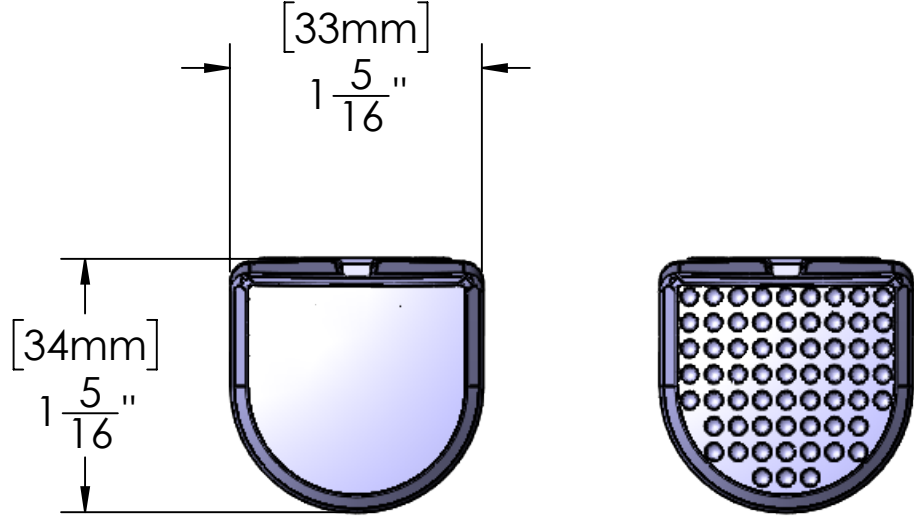

MARTINEZ Tool Co.

[364mm]
14 ⁵/₁₆"

**M4 FINISH HEAD 12 OZ.
SMOOTH & DIMPLE FACE**

**M4 FINISH HEAD INSTALLED ON M4 FINISH HANDLE
WITH STRAIGHT GRIP
TOTAL WEIGHT: 1 LB 11 1/2 OZ (780 GRAMS)
SKU 4130 M4D-M4-S
SKU 4131 M4S-M4-S**

MARTINEZ Tool Co.

[362mm]
14 ¹/₄"

**M4 FINISH HEAD 12 OZ.
SMOOTH & DIMPLE FACE**

**M4 FINISH HEAD INSTALLED ON M4 FINISH HANDLE
WITH CURVED GRIP
TOTAL WEIGHT: 1 LB 11 1/2 OZ (780 GRAMS)
SKU 4120 M4D-M4-C
SKU 4121 M4S-M4-C**