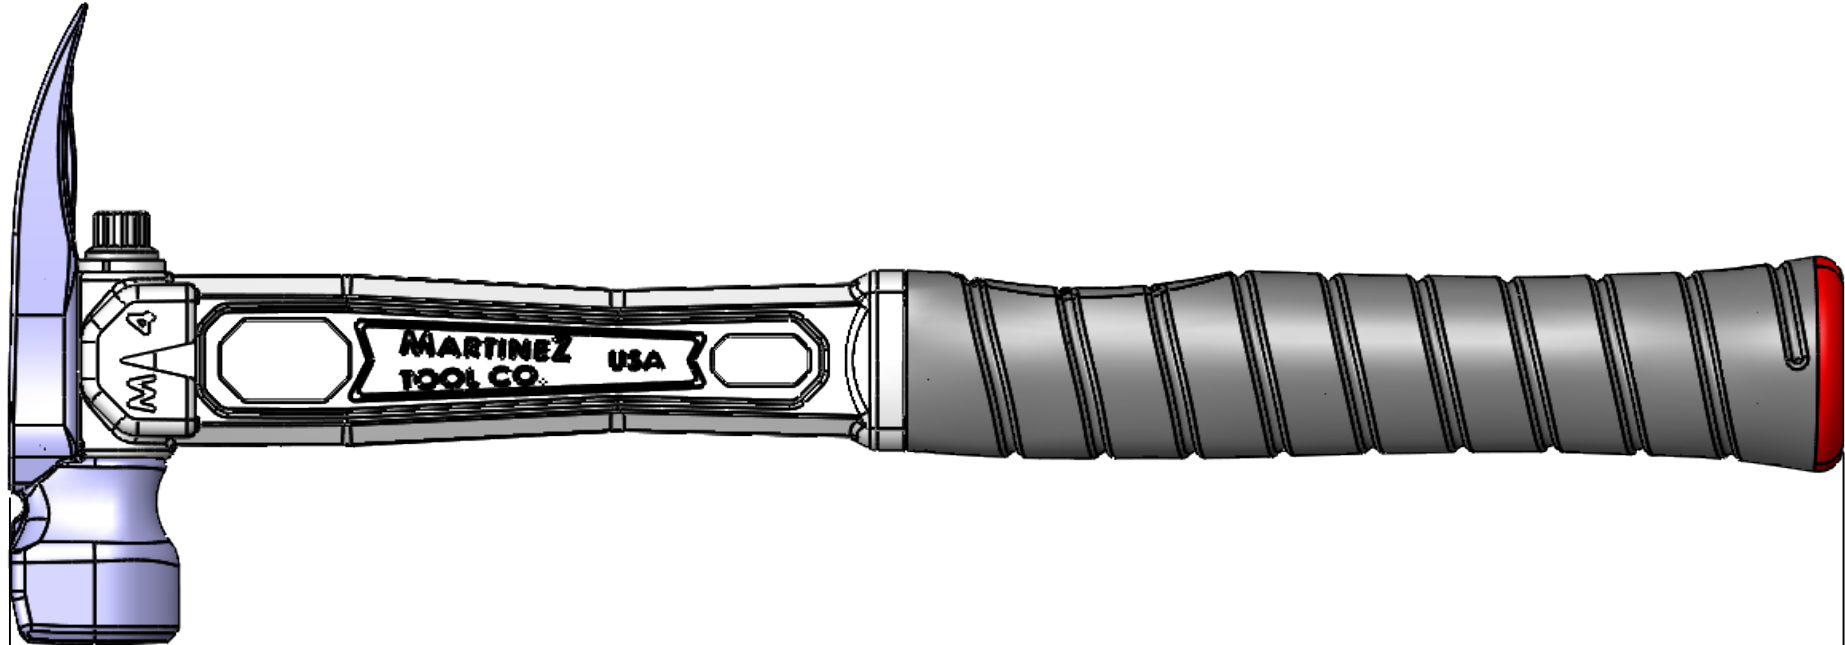

MARTINEZ Tool Co.

[364mm]
14 ⁵/₁₆"

**M4 FINISH HEAD 12 OZ.
SMOOTH & DIMPLE FACE**

**M4 FINISH HEAD INSTALLED ON M4 FINISH HANDLE
WITH STRAIGHT GRIP
TOTAL WEIGHT: 1 LB 11 1/2 OZ (780 GRAMS)
SKU 4130 M4D-M4-S
SKU 4131 M4S-M4-S**

MARTINEZ Tool Co.

[362mm]
14 ¹/₄"

**M4 FINISH HEAD 12 OZ.
SMOOTH & DIMPLE FACE**

**M4 FINISH HEAD INSTALLED ON M4 FINISH HANDLE
WITH CURVED GRIP
TOTAL WEIGHT: 1 LB 11 1/2 OZ (780 GRAMS)
SKU 4120 M4D-M4-C
SKU 4121 M4S-M4-C**