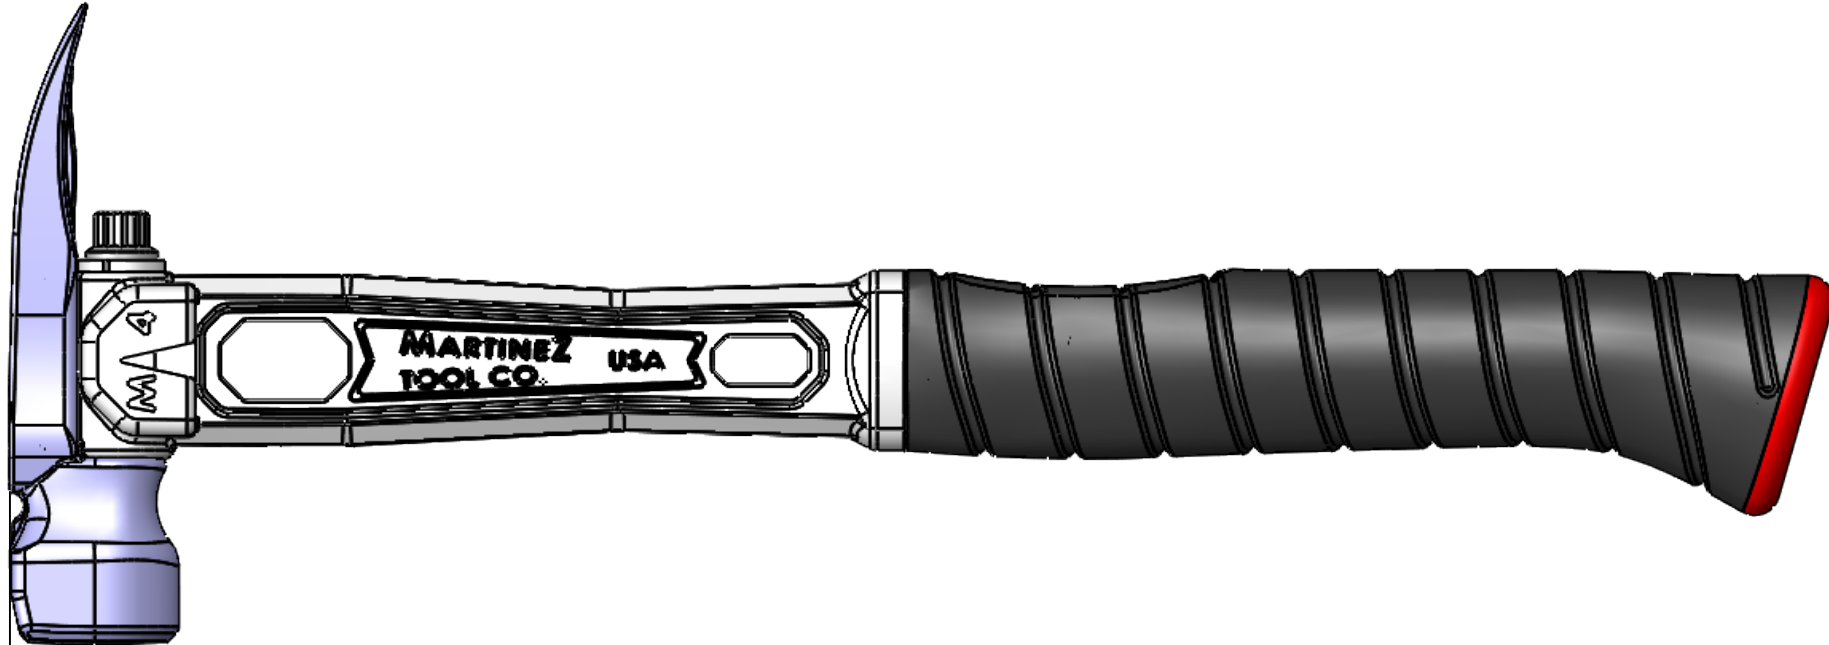

MARTINEZ Tool Co.

[364mm]
14 ⁵/₁₆"

**M4 FINISH HEAD 12 OZ.
SMOOTH & DIMPLE FACE**

**M4 FINISH HEAD INSTALLED ON M4 FINISH HANDLE
WITH STRAIGHT GRIP
TOTAL WEIGHT: 1 LB 11 1/2 OZ (780 GRAMS)
SKU 4130 M4D-M4-S
SKU 4131 M4S-M4-S**

MARTINEZ Tool Co.

[362mm]
14 ¹/₄"

**M4 FINISH HEAD 12 OZ.
SMOOTH & DIMPLE FACE**

**M4 FINISH HEAD INSTALLED ON M4 FINISH HANDLE
WITH CURVED GRIP
TOTAL WEIGHT: 1 LB 11 1/2 OZ (780 GRAMS)
SKU 4120 M4D-M4-C
SKU 4121 M4S-M4-C**